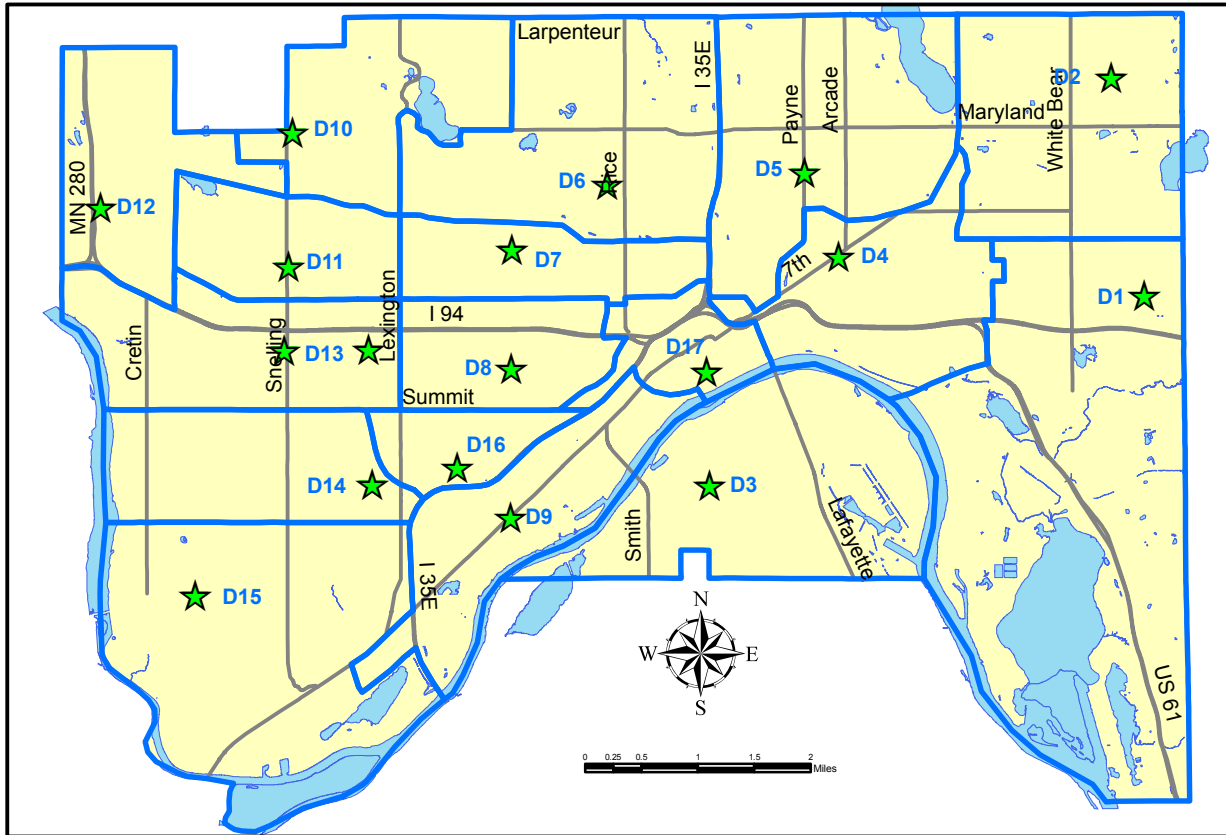

St. Paul District Councils

District Councils are nonprofit neighborhood resources for:

- * Civic Engagement
- * Crime Prevention
- * Block Clubs
- * Recycling
- * Community Clean-Ups
- * Development Issues
- * Community Planning
- * Navigating City Process